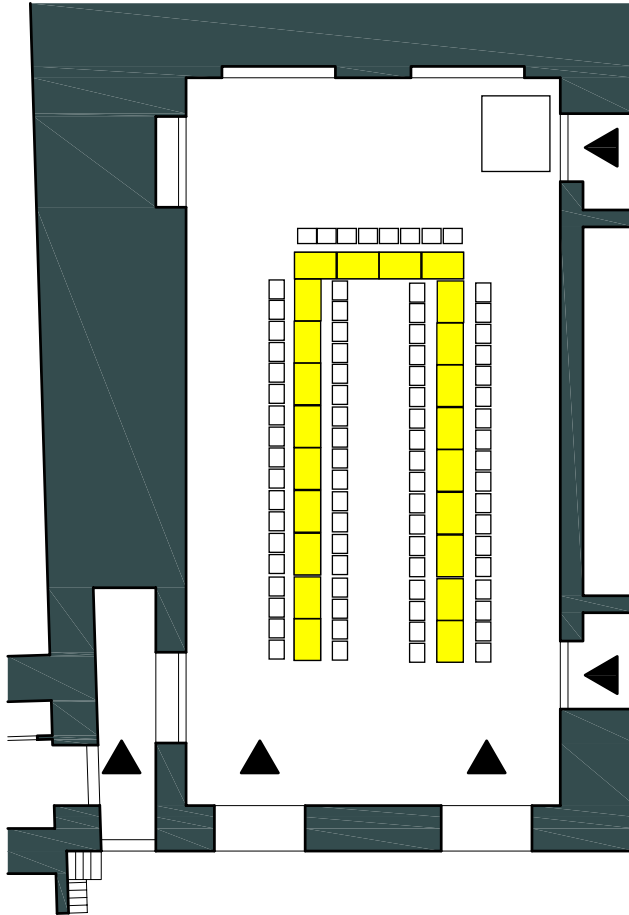

Social hall

Wedding / U-shape 80

SCALE 1:200

Hall set up:

22 tables ... 80 seats
-

hall dimensions: 9,90 x 19,25 m

EXPLANATORY:

-  chair 40/50 cm
-  Rectangular table 70/110 cm
-  Square table 70/70 cm
-  Bistro table 80 cm dia
-  Round table 150 cm dia
-  Balcony table 80/120 cm
-  Folding tables 70/120 cm
-  Stage components 100/200 cm
-  Presenter table 80/60 cm
-  Concert grand 180/200 cm