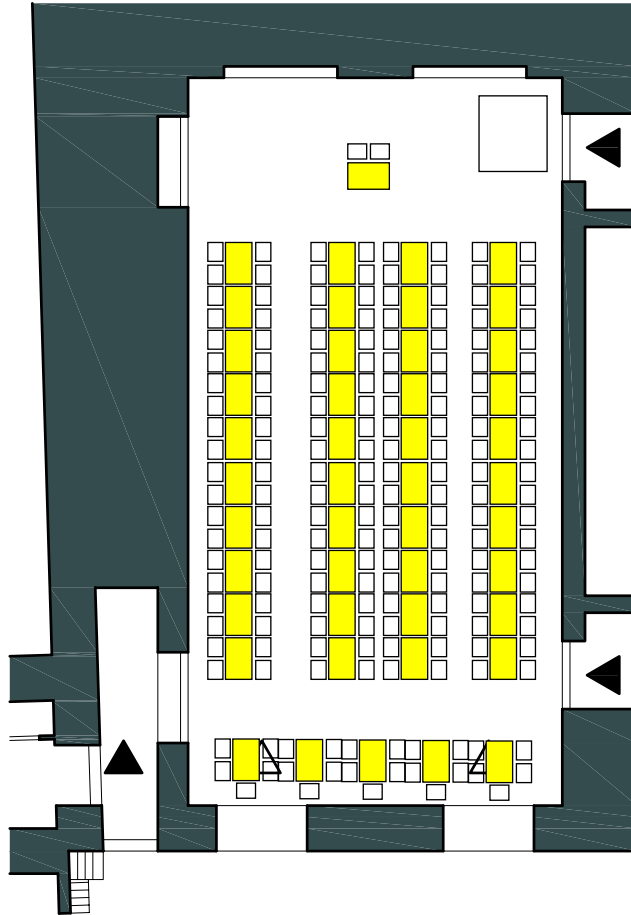

SOCIAL HALL

Lecture / long tables 185

SCALE 1:200

Set up:

4 rows, 40 seats each row ... 160 seats
5 tables, 5 seats each ... 25 seats

TOTAL ... 185 seats

Presidium up to 10 seats

- hall dimensions: 9,90 x 19,25 m

EXPLANATORY:

-  chair 40/50 cm
-  Rectangular table 70/110 cm
-  Square table 70/70 cm
-  Bistro table 80 cm dia
-  Round table 150 cm dia
-  Balcony table 80/120 cm
-  Folding tables 70/120 cm
-  Stage components 100/200 cm
-  Presenter table 80/60 cm
-  Concert grand 180/200 cm