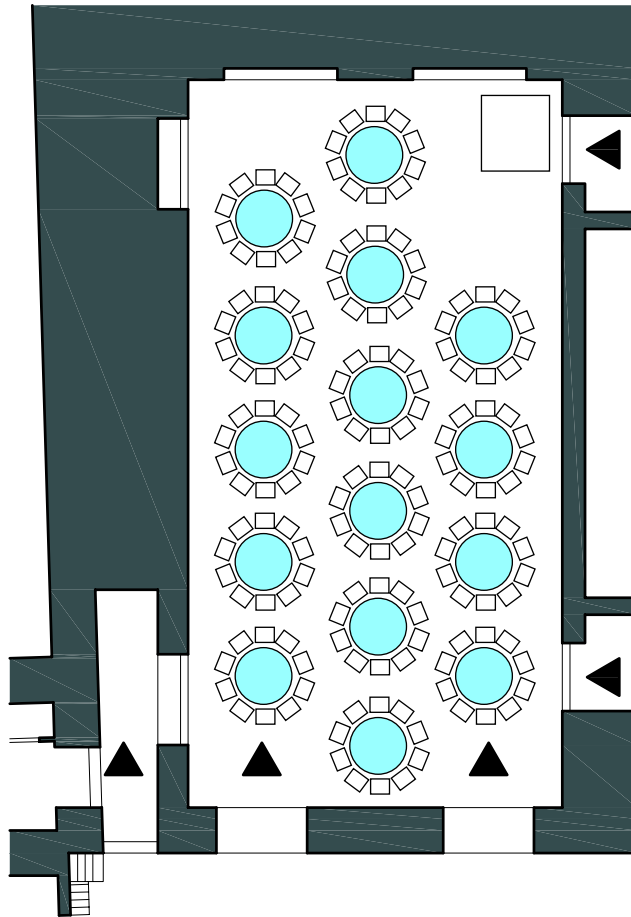

SOCIAL HALL

GALA 150

SCALE 1:200

Set up:
15 tables, 10 seats each 150 seats

- hall dimensions: 9,90 x 19,25 m

EXPLANATORY:

-  chair 40/50 cm
-  Rectangular table 70/110 cm
-  Square table 70/70 cm
-  Bistro table 80 cm dia
-  Round table 150 cm dia
-  Balcony table 80/120 cm
-  Folding tables 70/120 cm
-  Stage components 100/200 cm
-  Presenter table 80/60 cm
-  Concert grand 180/200 cm