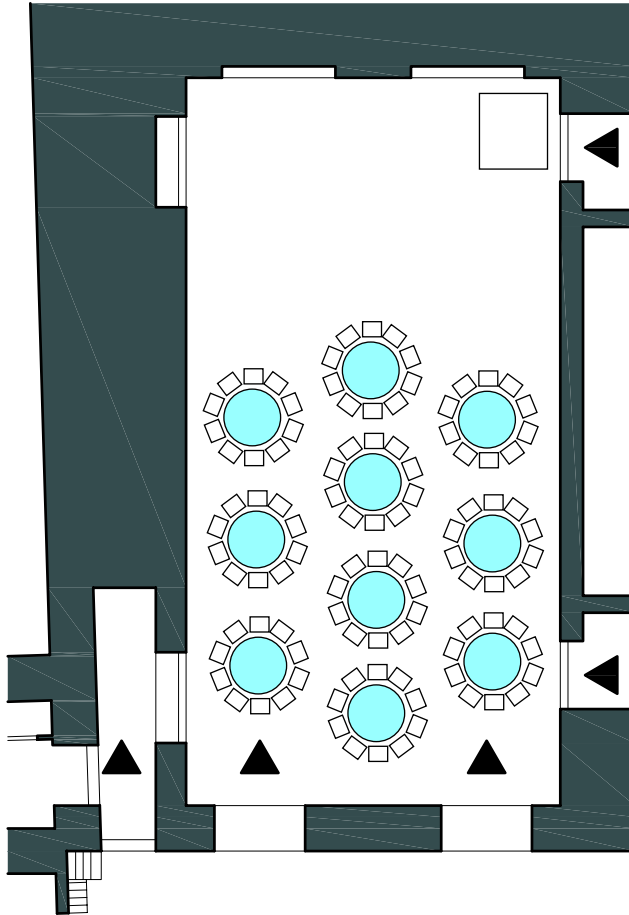

SOCIAL HALL

Gala / Ball 100

SCALE 1:200

Set up:
10 tables, 10 seats each 100 seats

- hall dimensions: 9,90 x 19,25 m

EXPLANATORY:

-  Chair 40/50 cm
-  Rectangular table 70/110 cm
-  Square table 70/70 cm
-  Bistro table 80 cm dia
-  Round table 150 cm dia
-  Balcony table 80/120 cm
-  Folding tables 70/120 cm
-  Stage components 100/200 cm
-  Presenter table 80/60 cm
-  Concert grand 180/200 cm