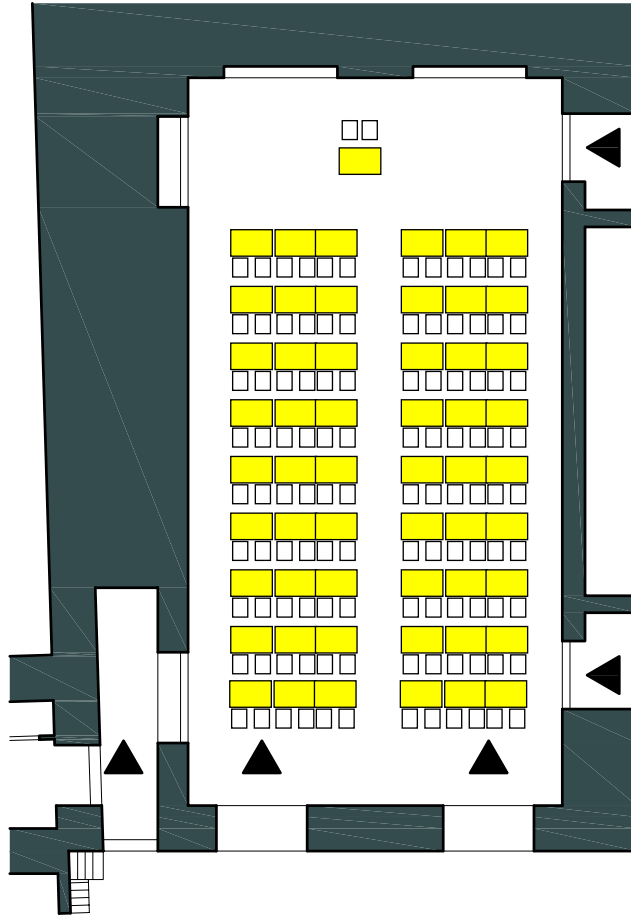

náměstí Míru 9, 120 53 PRAHA 2
Czech Republic

tel.: +420 221 596 111
e-mail: NARDUM@NARDUM.CZ
www.nardum.cz

SOCIAL HALL

Congress 108

SCALE 1:200

School set up:
9 rows, 12 seats each ... 108 seats

Presidium up to 14 seats

- hall dimensions: 9,90 x 19,25 m

EXPLANATORY:

-  Chair 40/50 cm
-  Rectangular table 70/110 cm
-  Square table 70/70 cm
-  Bistro table 80 cm dia
-  Round table 150 cm dia
-  Balcony table 80/120 cm
-  Folding tables 70/120 cm
-  Stage components 100/200 cm
-  Presenter table 80/60 cm
-  Concert grand 180/200 cm