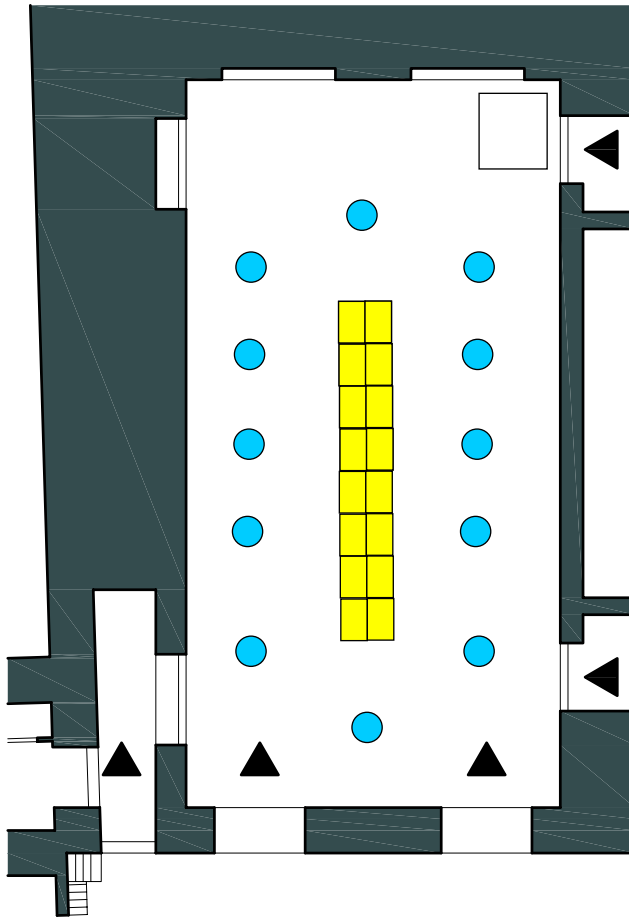

# SOCIAL HALL

## Cocktail tables 250

SCALE 1:200

BUFFET / COCKTAIL TABLES...250 pax

- hall dimensions: 9,90 x 19,250 m

### EXPLANATORY:

-  chair 40/50 cm
-  Rectangular table 70/110 cm
-  Square table 70/70 cm
-  Bistro table 80 cm dia
-  Round table 150 cm dia
-  Balcony table 80/120 cm
-  Folding tables 70/120 cm
-  Stage components 100/200 cm
-  Presenter table 80/60 cm
-  Concert grand 180/200 cm