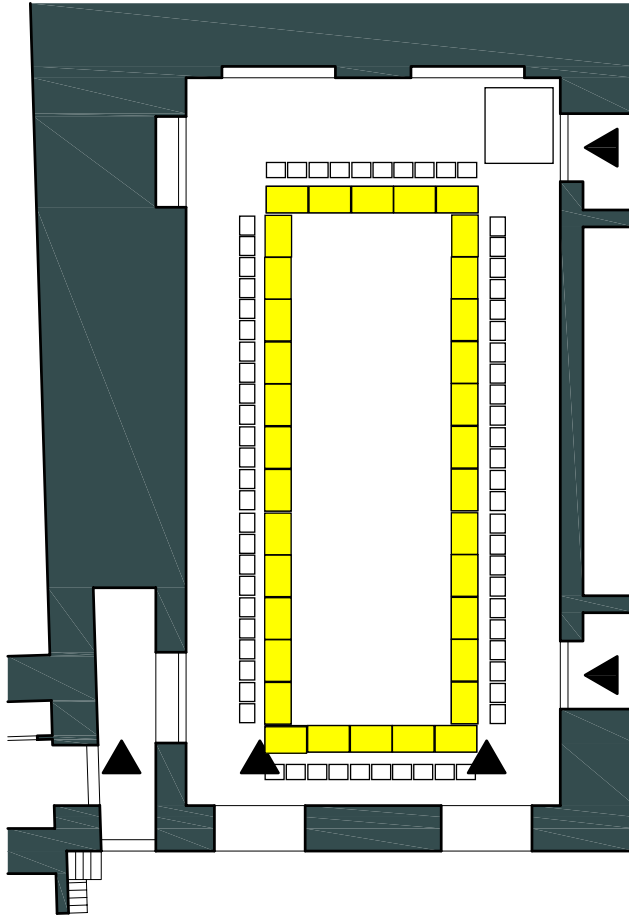

SOCIAL hall Boardroom 68

SCALE 1:200

Hall set up:

34 tables, 2 seats each ... 68 seats

hall dimensions: 9,90 x 19,25 m

EXPLANATORY:

-  chair 40/50 cm
-  Rectangular table 70/110 cm
-  Square table 70/70 cm
-  Bistro table 80 cm dia
-  Round table 150 cm dia
-  Balcony table 80/120 cm
-  Folding tables 70/120 cm
-  Stage components 100/200 cm
-  Presenter table 80/60 cm
-  Concert grand 180/200 cm