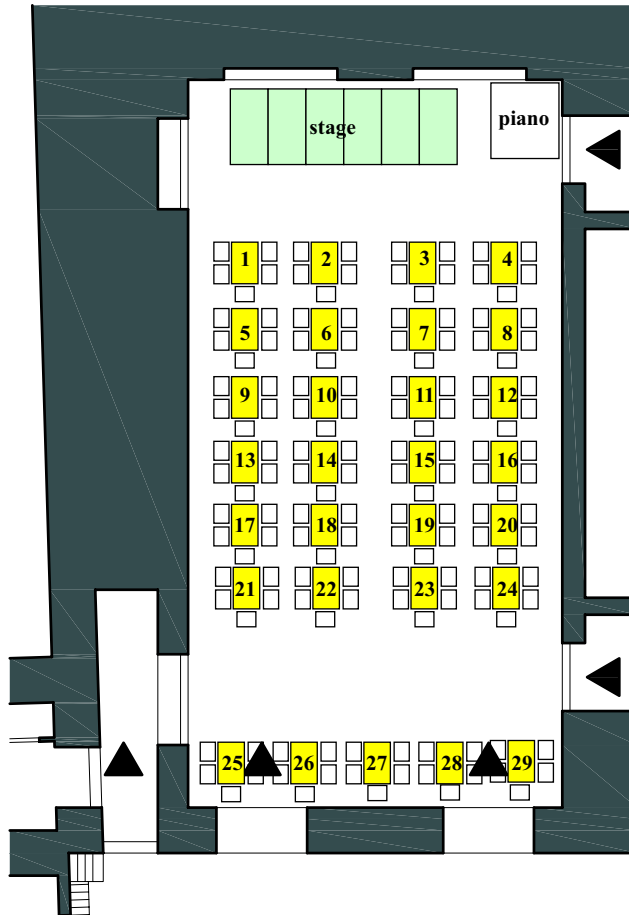

# SOCIAL HALL

## Ball set up 145

SCALE 1:200

**Set up:**  
29 tables, 5 seats each ... 145 seats

- hall dimensions: 9,90 x 19,25 m

### EXPLANATORY:

-  chair 40/50 cm
-  Rectangular table 70/110 cm
-  Square table 70/70 cm
-  Bistro table 80 cm dia
-  Round table 150 cm dia
-  Balcony table 80/120 cm
-  Folding tables 70/120 cm
-  Stage components 100/200 cm
-  Presenter table 80/60 cm
-  Concert grand 180/200 cm