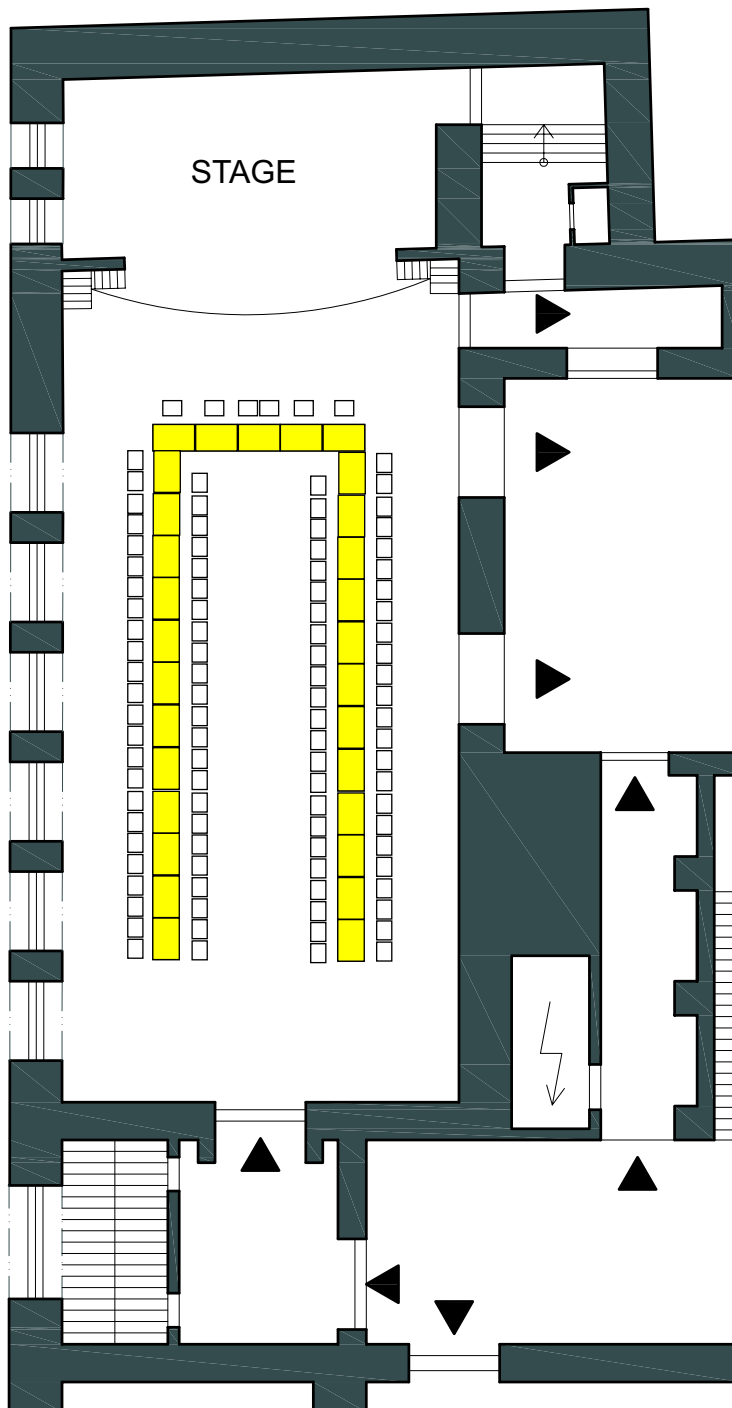

# RAIS HALL

## Wedding / U- shape 100

SCALE 1:200

**Main floor set up:**  
29 tables

... 100 seats

- hall dimensions: 22,00 x 10,50 m  
- stage dimensions: 5,8 x 10 m

### EXPLANATORY:

-  chair 40/50 cm
-  Rectangular table 70/110 cm
-  Square table 70/70 cm
-  Bistro table 80 cm dia
-  Round table 150 cm dia
-  Balcony table 80/120 cm
-  Folding tables 70/120 cm
-  Stage components 100/200 cm
-  Presenter table 80/60 cm
-  Concert grand 180/200 cm