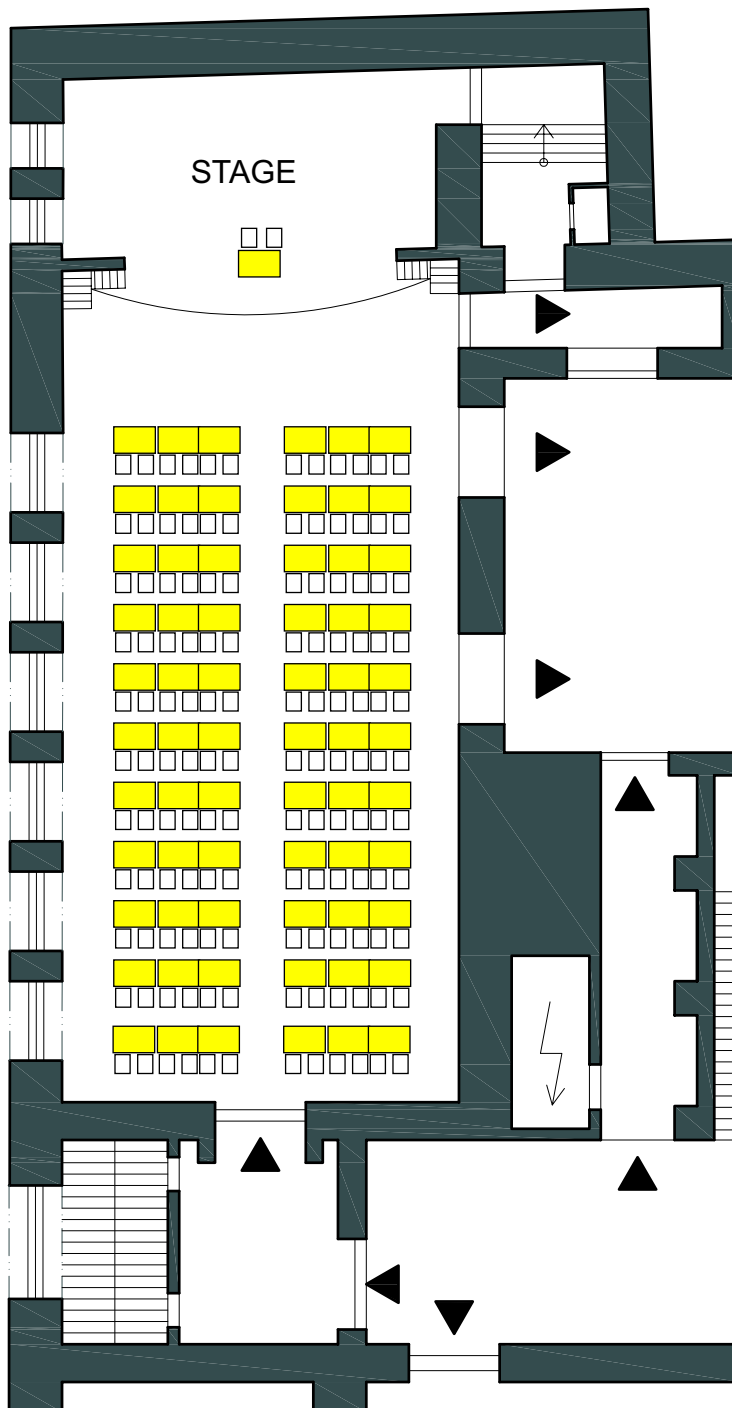

# RAIS HALL

## Classroom 132

SCALE 1:200

**Main floor set up:**  
11 rows, 12 seats each row ... 132 seats

TOTAL ... 132 seats

Presidium on stage up to 20 seats

- hall dimensions: 22,00 x 10,00 m  
- stage dimensions: 5,8 x 10 m

### EXPLANATORY:

-  chair 40/50 cm
-  Rectangular table 70/110 cm
-  Square table 70/70 cm
-  Bistro table 80 cm dia
-  Round table 150 cm dia
-  Balcony table 80/120 cm
-  Folding tables 70/120 cm
-  Stage components 100/200 cm
-  Presenter table 80/60 cm
-  Concert grand 180/200 cm