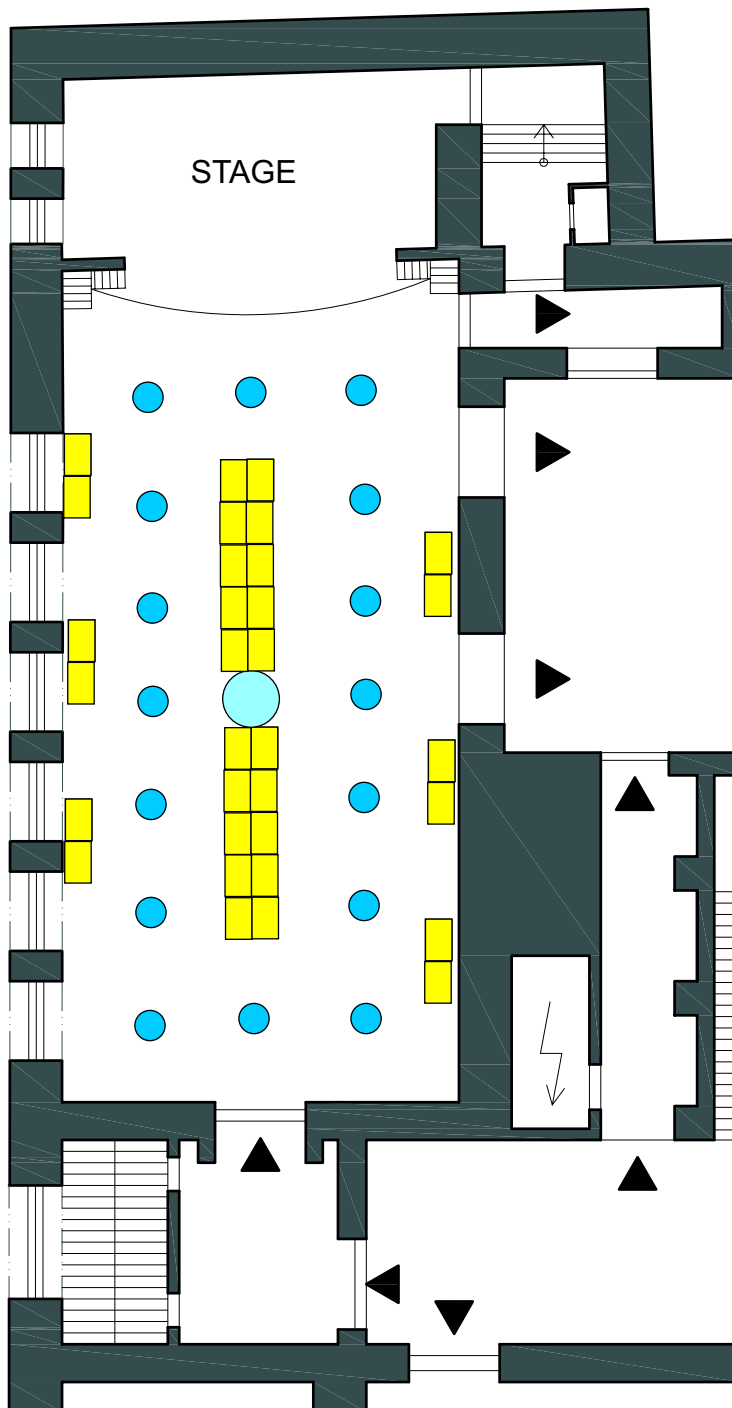

RAIS HALL

Cocktail tables

SCALE 1:200

SET UP FOR 350 PAX

- hall dimensions: 22,00 x 10,50 m
- stage dimensions: 5,8 x X m

EXPLANATORY:

-  chair 40/50 cm
-  Rectangular table 70/110 cm
-  Square table 70/70 cm
-  Bistro table 80 cm dia
-  Round table 150 cm dia
-  Balcony table 80/120 cm
-  Folding tables 70/120 cm
-  Stage components 100/200 cm
-  Presenter table 80/60 cm
-  Concert grand 180/200 cm