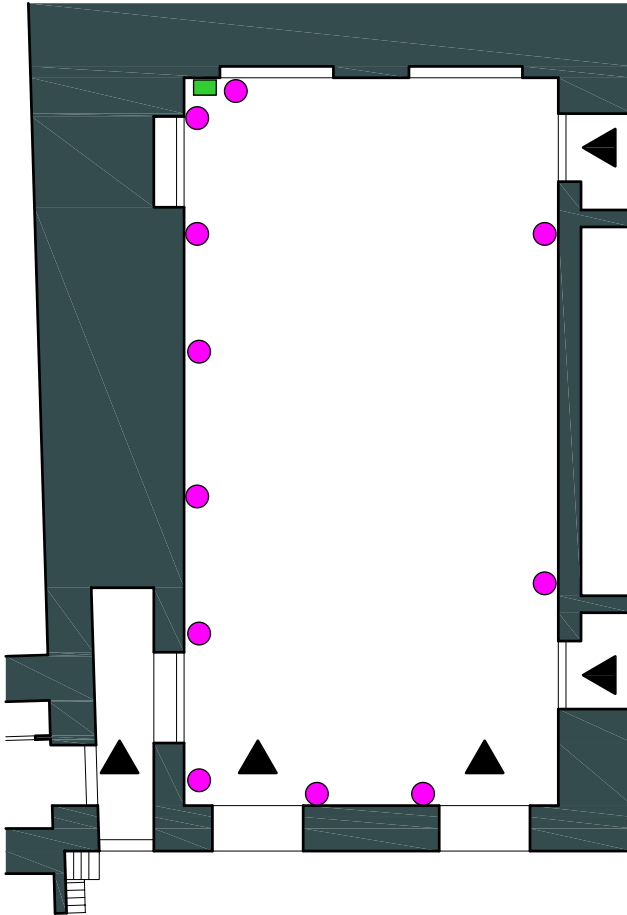

## wiring

SCALE 1:200

- 430/32 A    4x
- 230/16 A    24x

hall dimensions: 22,00 x 10,50 m  
stage dimensions: 5,8 x X m

# SOCIAL HALL

## wiring

SCALE 1:200

● 230/16 A 11x

■ 430/32A 1x

- hall dimensions: 9,90 x 19,250 m

# Whole 2nd floor wiring

SCALE 1:300