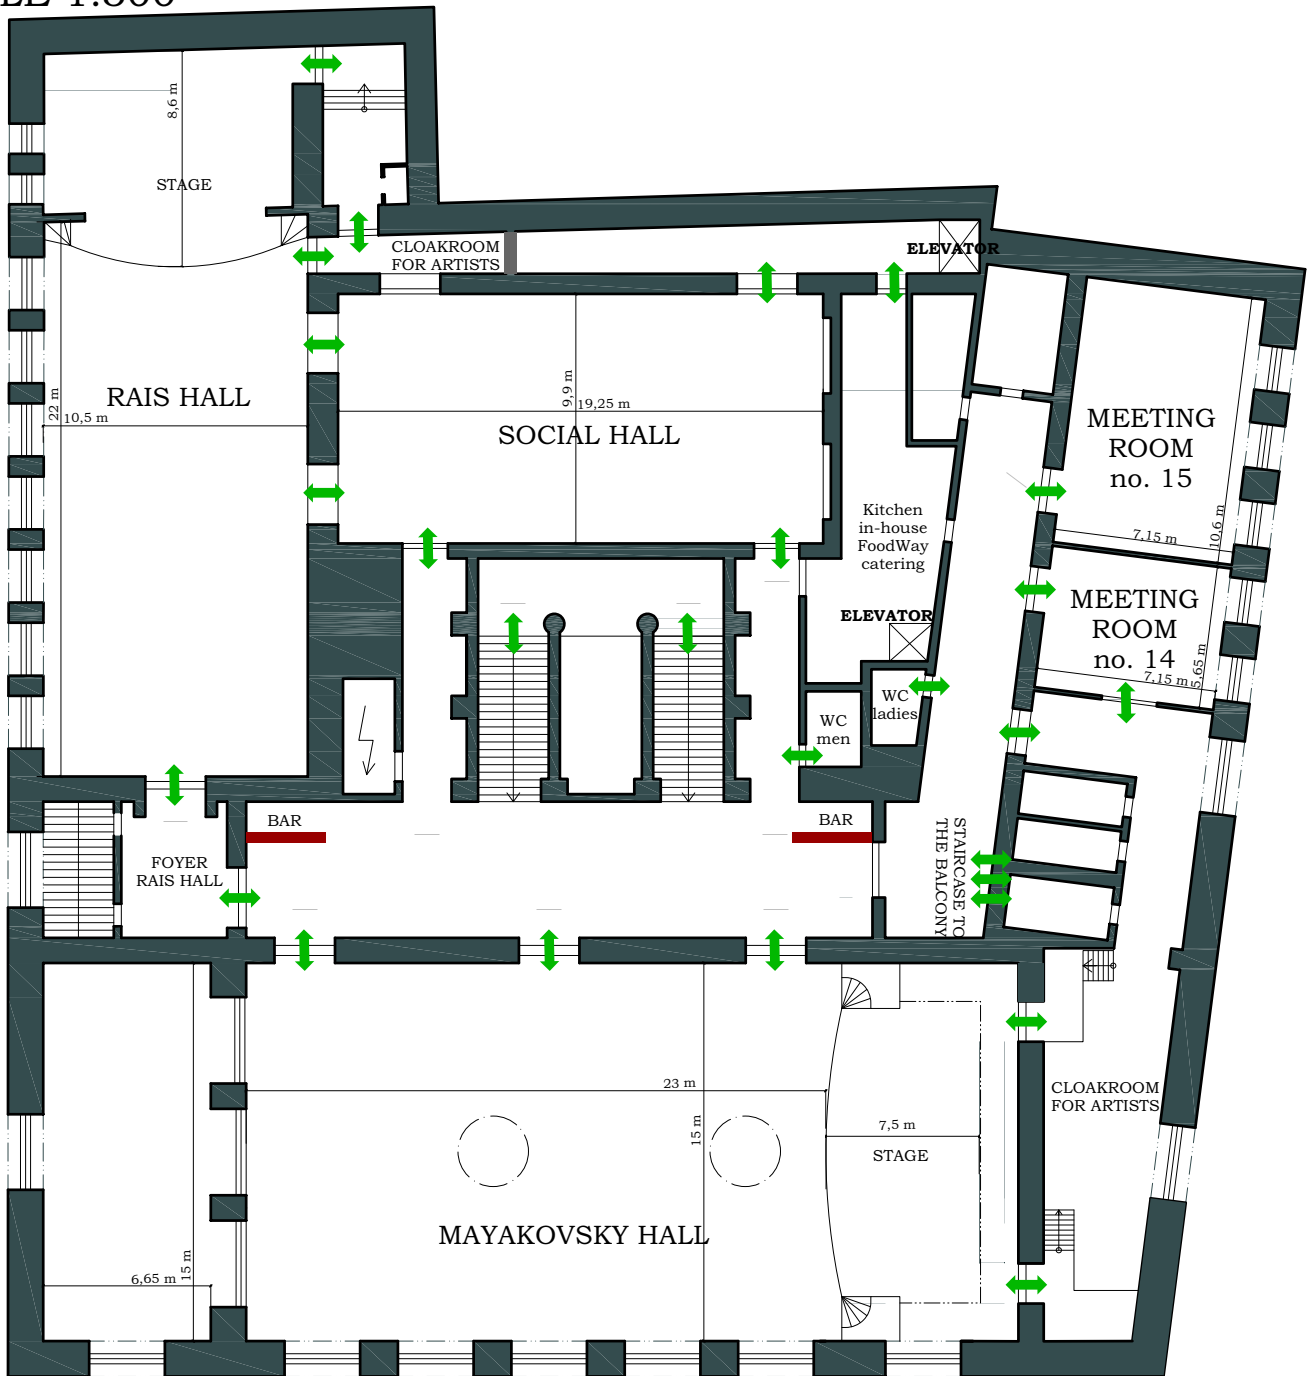

SCALE 1:300

FURNITURE:

-  Round table, diameter 150 cm
-  Cocktail table, diameter 80 cm
-  Chair 40x50 cm
-  Rectangular table 70x110 cm
-  Rectangular table (folding) 70x120 cm
-  Rectangular table (balcony) 80x120 cm
-  Square table 70x70 cm
-  Stage component 100x200 cm
-  Grand piano 180x200 cm
- Square 100x100 cm