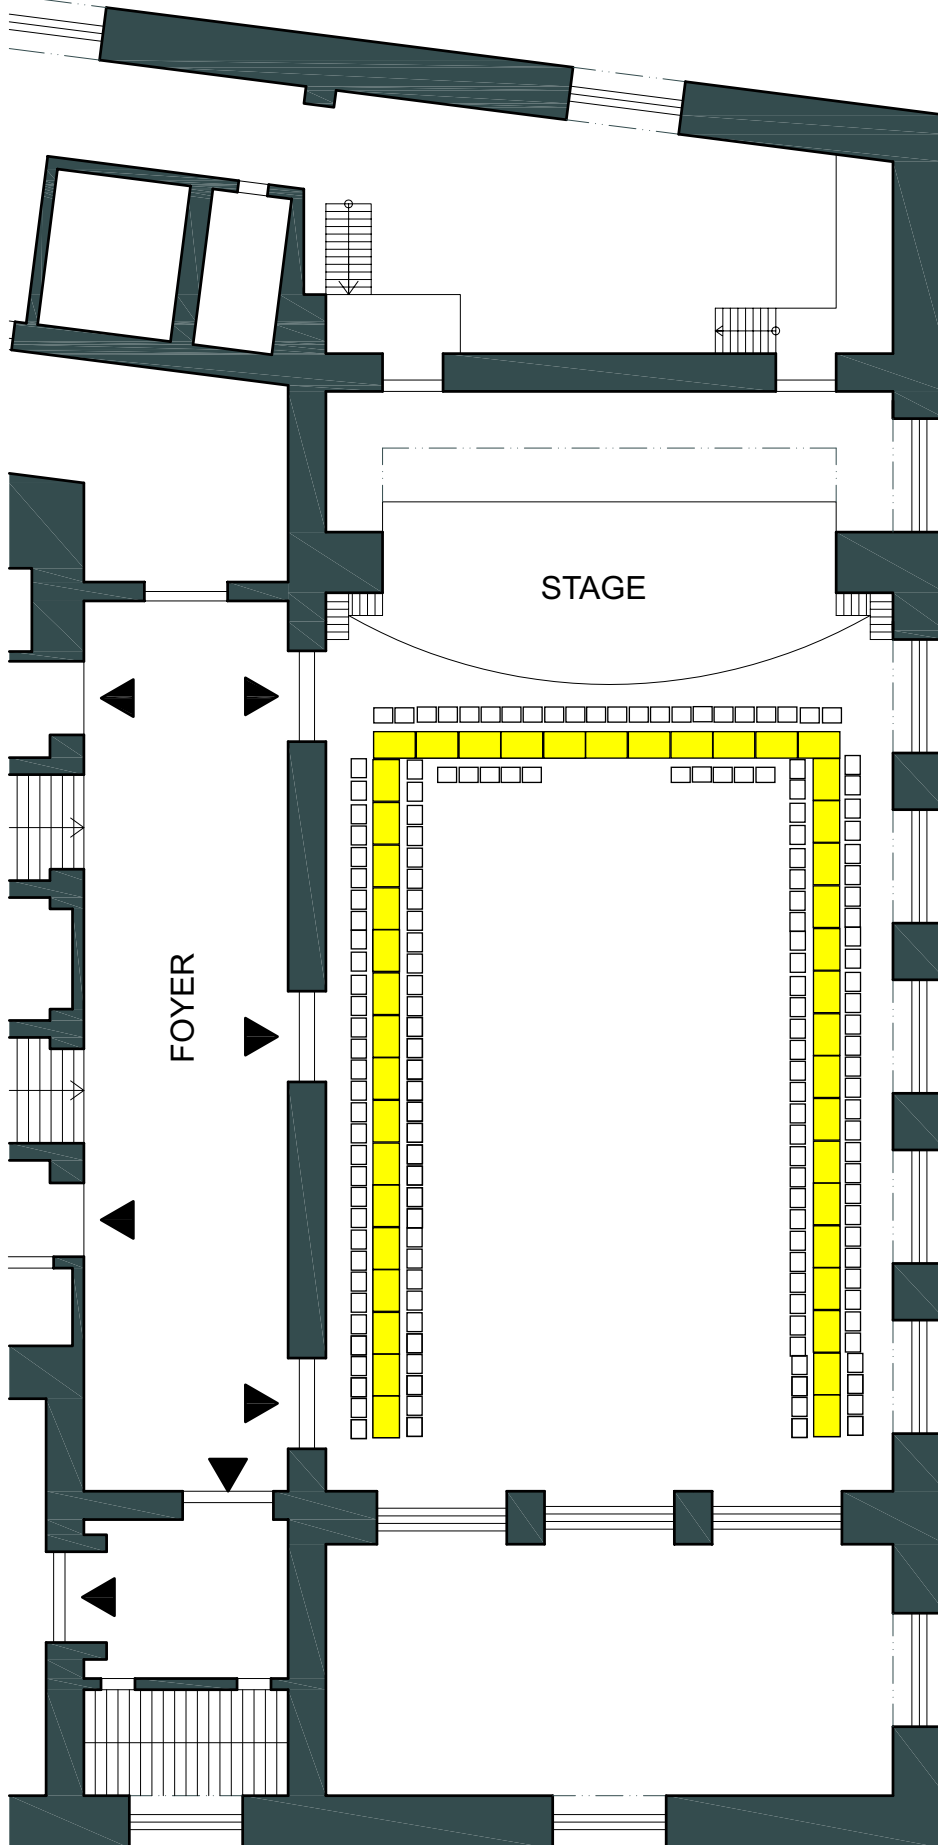

MAYAKOVSKY HALL

Wedding / U-shape 160

SCALE 1:200

Hall set up:

36 tables / 4 seats each	... 144 seats
2 tables / 3 seats each	... 6 seats
5 tables / 2 seats each	... 10 seats

TOTAL

... 160 seats

- hall dimensions: 29,65 x 15 m
- stage dimensions: 12 x 7,75 m

EXPLANATORY:

-  chair 40/50 cm
-  Rectangular table 70/110 cm
-  Square table 70/70 cm
-  Bistro table 80 cm dia
-  Round table 150 cm dia
-  Balcony table 80/120 cm
-  Folding tables 70/120 cm
-  Stage components 100/200 cm
-  Presenter table 80/60 cm
-  Grand piano 180/200 cm