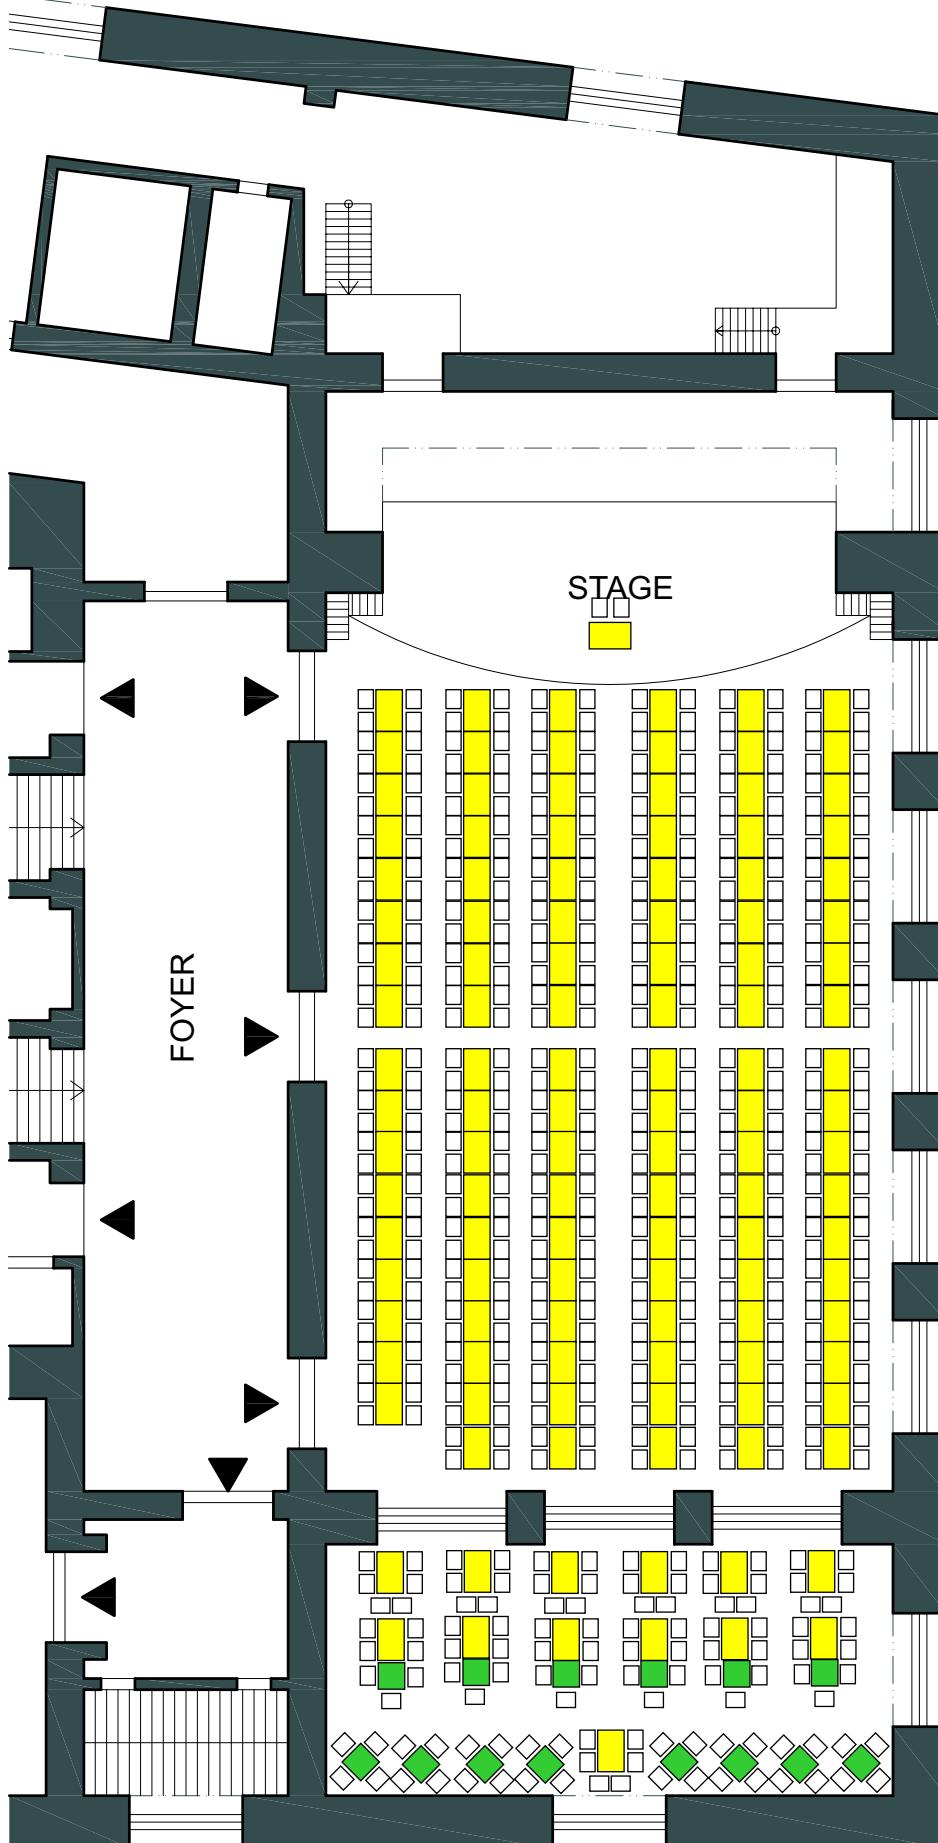

# MAYAKOVSKY HALL

## LECTURE / LONG TABLES 562

SCALE 1:200

Main floor set up:  
428 seats

Increased floor set up:  
134 seats

Total ... 562 seats

- hall dimensions: 22,9 x 14,25 m  
- stage dimensions: 10 x 7,75 m

### EXPLANATORY:

-  chair 40/50 cm
-  Rectangular table 70/110 cm
-  Square table 70/70 cm
-  Bistro table 80 cm dia
-  Round table 150 cm dia
-  Balcony table 80/120 cm
-  Folding tables 70/120 cm
-  Stage components 100/200 cm
-  Presenter table 80/60 cm
-  Concert grand 180/200 cm