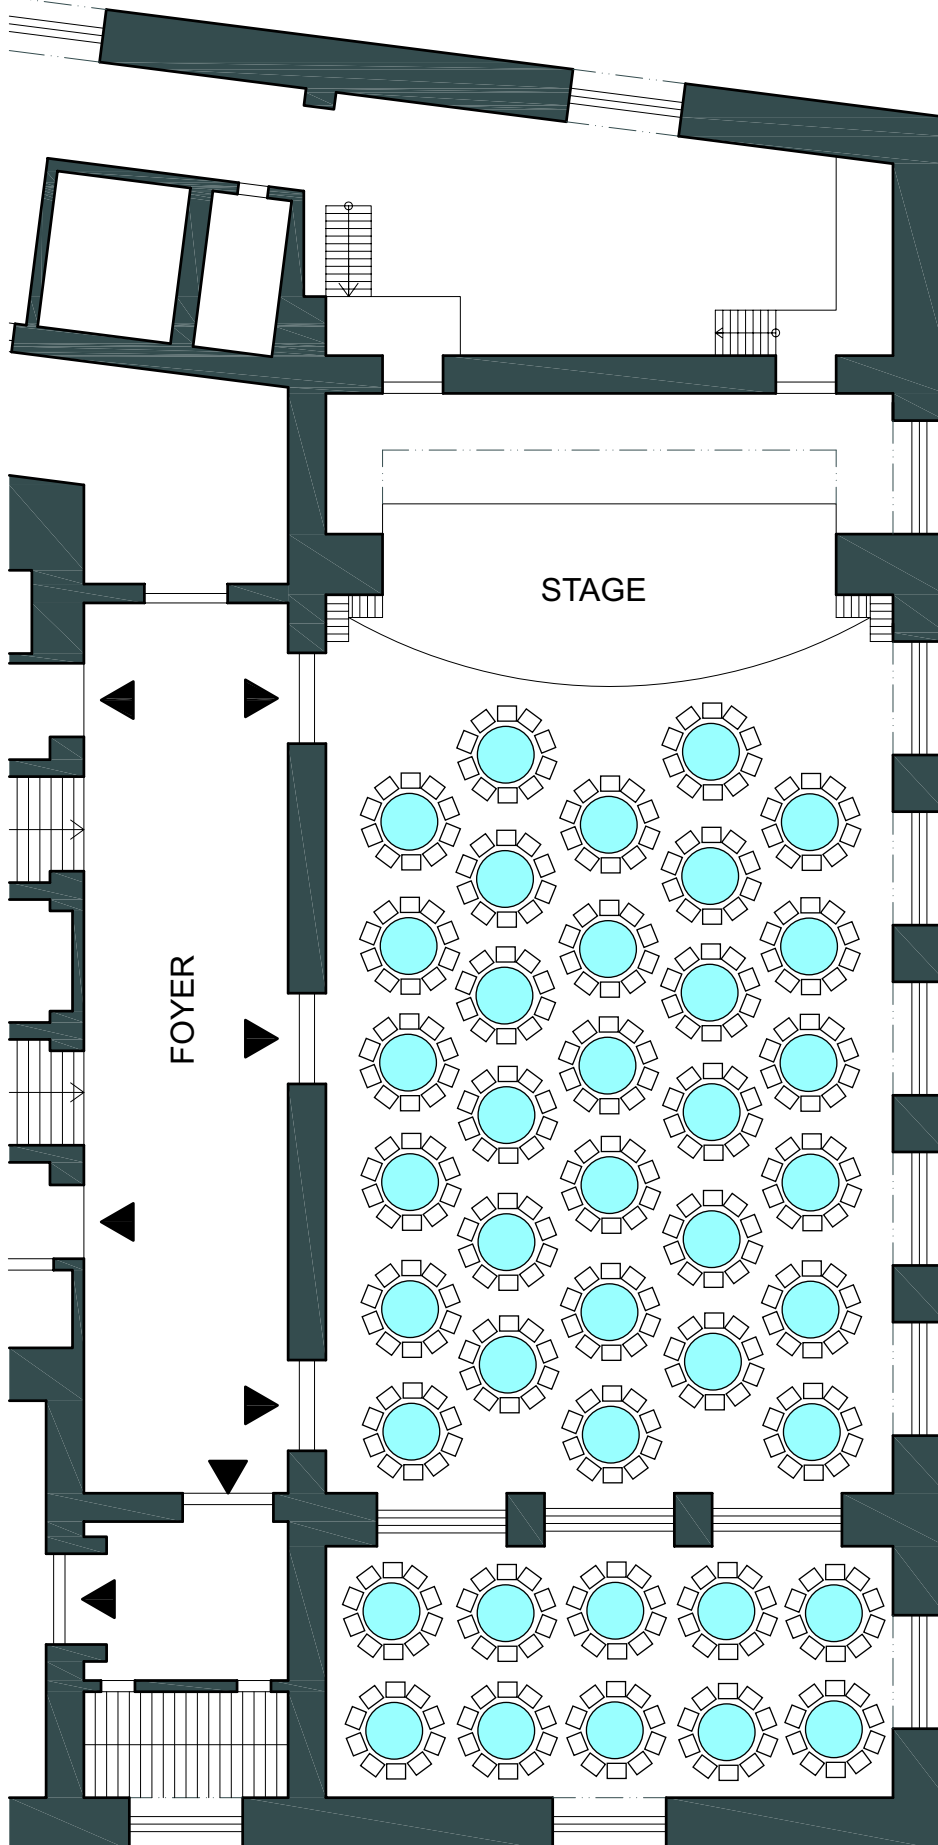

MAYAKOVSKY HALL

GALADINNER 400

SCALE 1:200

Main floor set up:
30 tables, 10 seats each ... 300 seats

Increased floor set up
10 tables, 10 seats each ... 100 seats

TOTAL ... 400 seats

- hall dimensions: 22,9 x 14,25 m
- stage dimensions: 12 x 7,75 m

EXPLANATORY:

-  Chair 40/50 cm
-  Rectangular table 70/110 cm
-  Square table 70/70 cm
-  Bistro table 80 cm dia
-  Round table 150 cm dia
-  Balcony table 80/120 cm
-  Folding tables 70/120 cm
-  Stage components 100/200 cm
-  Presenter table 80/60 cm
-  Concert grand 180/200 cm