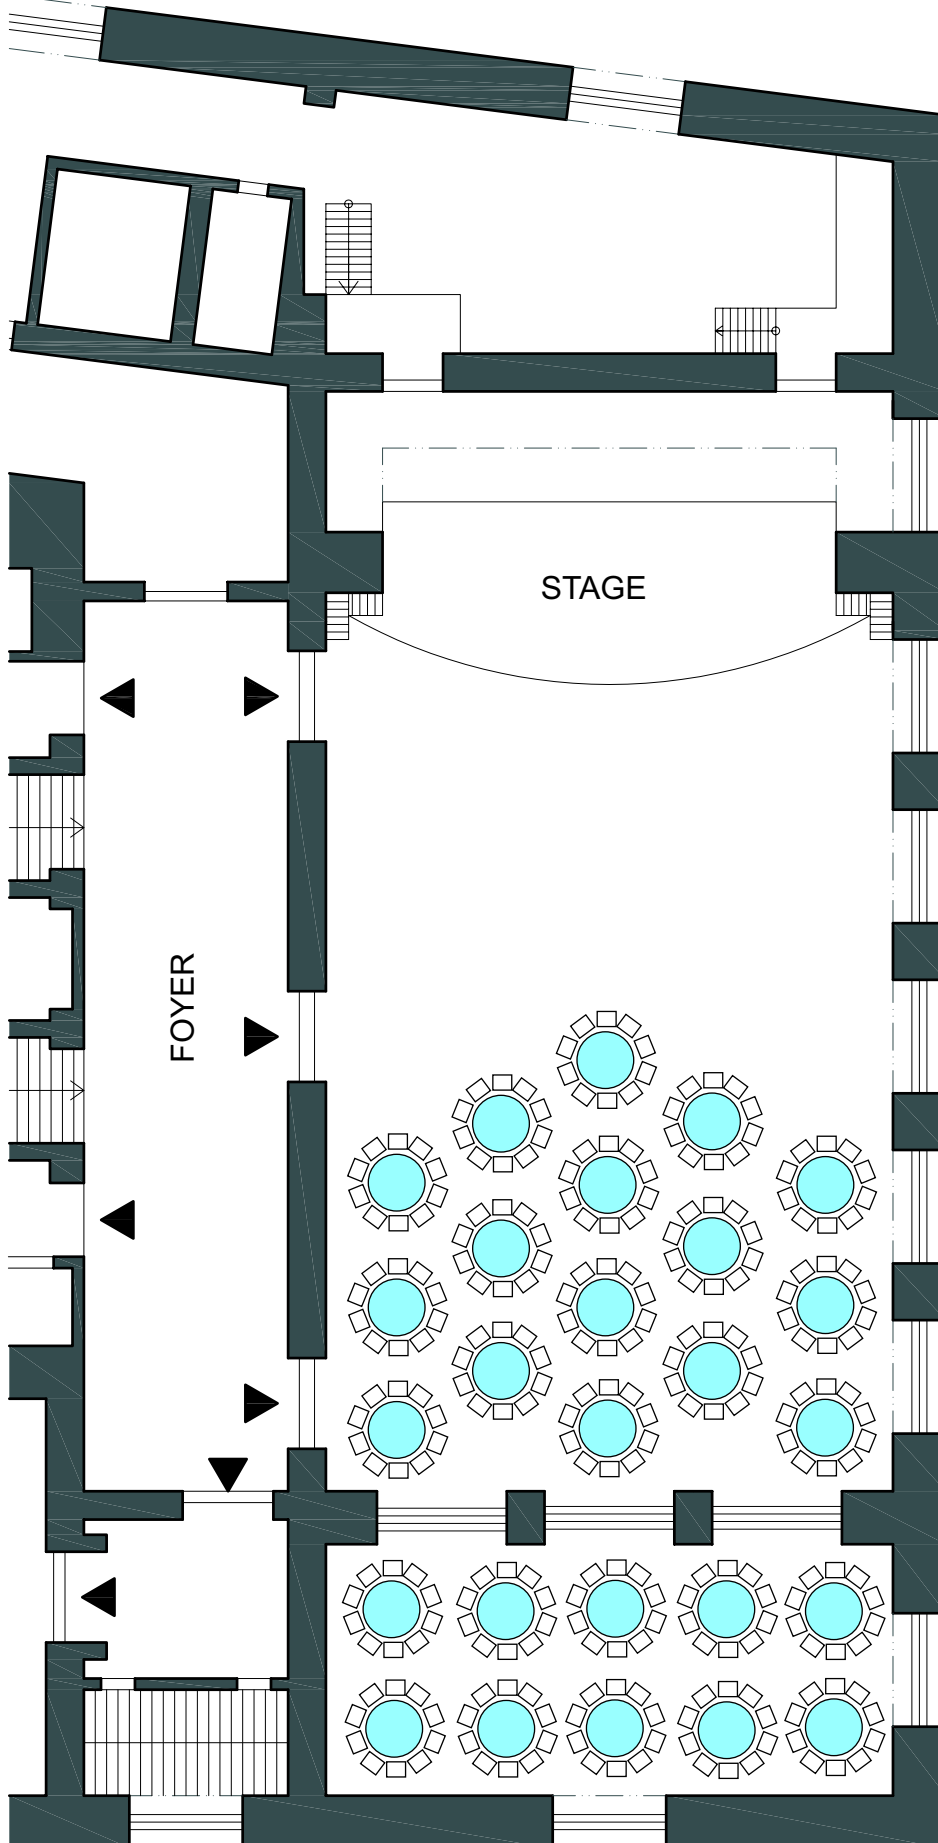

# MAYAKOVSKY HALL

## GALA / BALL 260

SCALE 1:200

<b>Main floor set up:</b>	16 tables / 10 seats each	... 160 seats
<b>Increased floor set up:</b>	10 tables / 10 seats each	... 100 seats
<b>TOTAL</b>		... 260 seats

- hall dimensions: 22,9 x 14,25 m  
- stage dimensions: 12 x 7,75 m

### EXPLANATORY:

-  chair 40/50 cm
-  Rectangular table 70/110 cm
-  Square table 70/70 cm
-  Bistro table 80 cm dia
-  Round table 150 cm dia
-  Balcony table 80/120 cm
-  Folding tables 70/120 cm
-  Stage components 100/200 cm
-  Presenter table 80/60 cm
-  Concert grand 180/200 cm