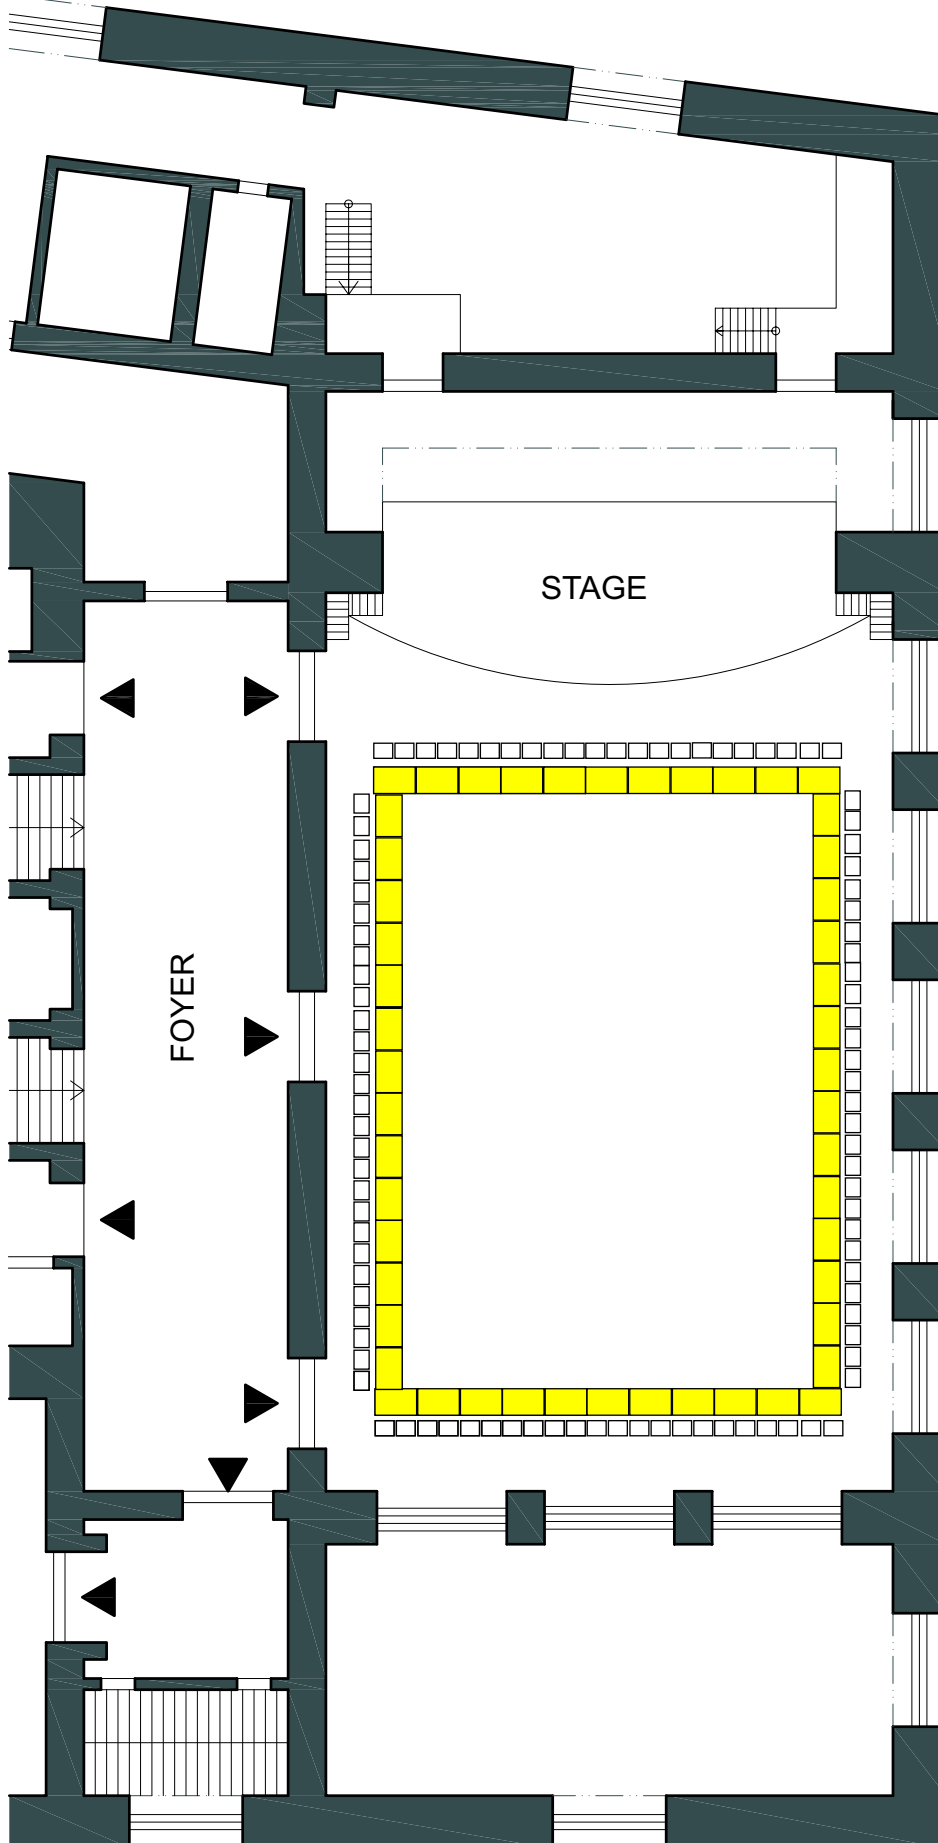

MAYAKOVSKY HALL

Boardroom 100

SCALE 1:200

Hall set up:

50 tables / 2 seats each

... 100 seats

- hall dimensions: 29,65 x 15 m

- stage dimensions: 12 x 7,75 m

EXPLANATORY:

□ chair 40/50 cm

■ Rectangular table 70/110 cm

■ Square table 70/70 cm

● Bistro table 80 cm dia

○ Round table 150 cm dia

■ Balcony table 80/120 cm

■ Folding tables 70/120 cm

■ Stage components 100/200 cm

■ Presenter table 80/60 cm

□ Concert grand 180/200 cm