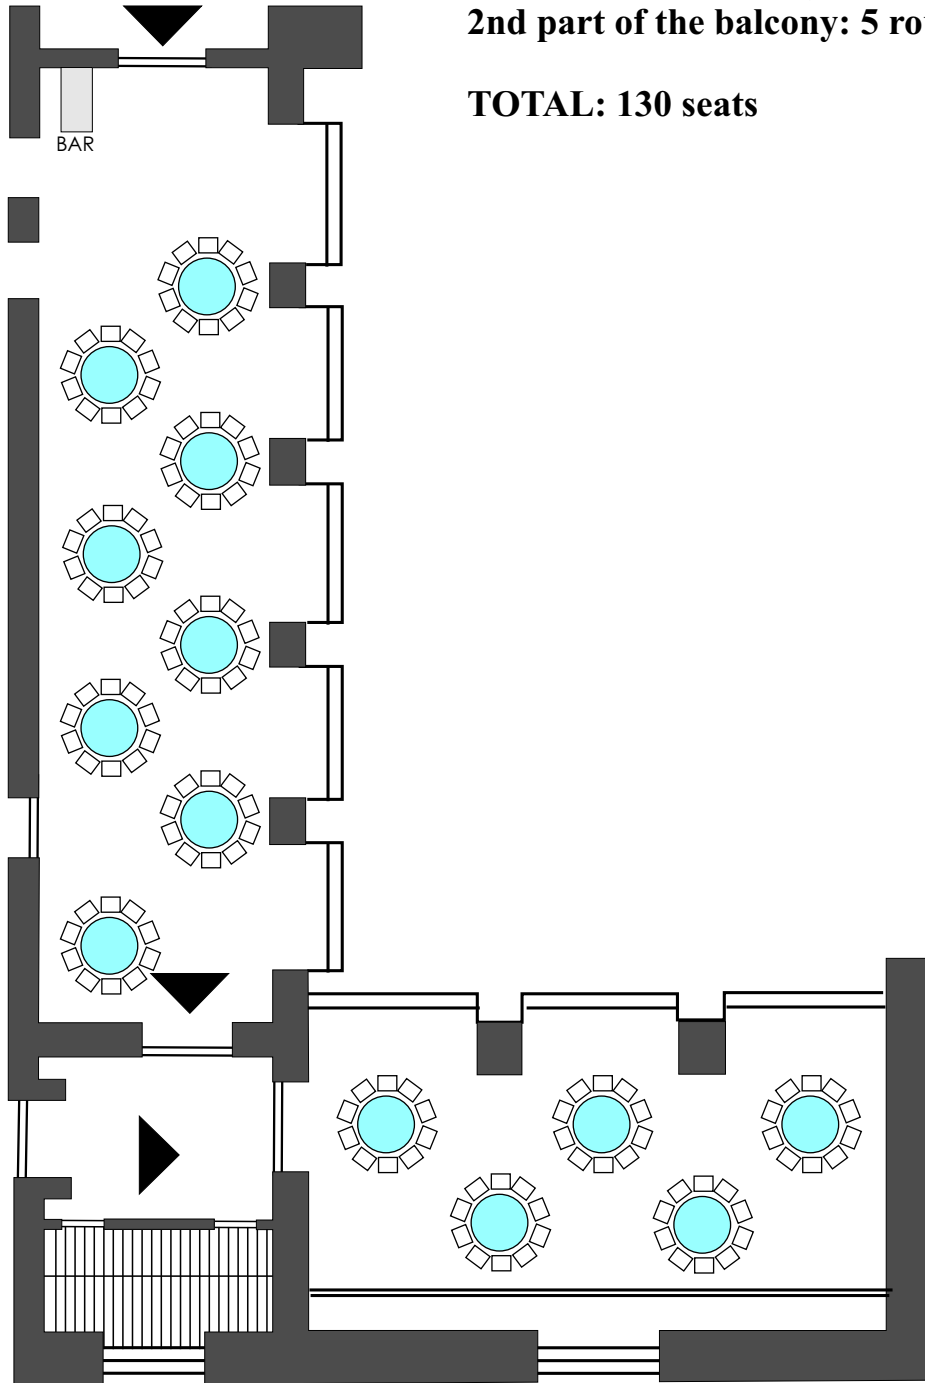

National house Vinohrady
 nám. Míru 9
 120 53 Praha 2
 tel: +420 221 596 206
 e-mail: nardum@nardum.cz

MAYAKOVSKY HALL / BALCONY

GALA 130 SEATS

SCALE 1 : 200

1st part of the balcony: 8 round tables, 10 seats each
2nd part of the balcony: 5 round tables, 10 seats each

TOTAL: 130 seats

EXPLANATORY:

-  chair 40/50 cm
-  Rectangular table 70/110 cm
-  Square table 70/70 cm
-  Bistro table 80 cm dia
-  Round table 150 cm dia
-  Balcony rectangular t. 80/120 cm
-  Folding tables 70/120 cm
-  Stage components 100/200 cm
-  Presenter table 80/60 cm
-  Concert grand 180/200 cm