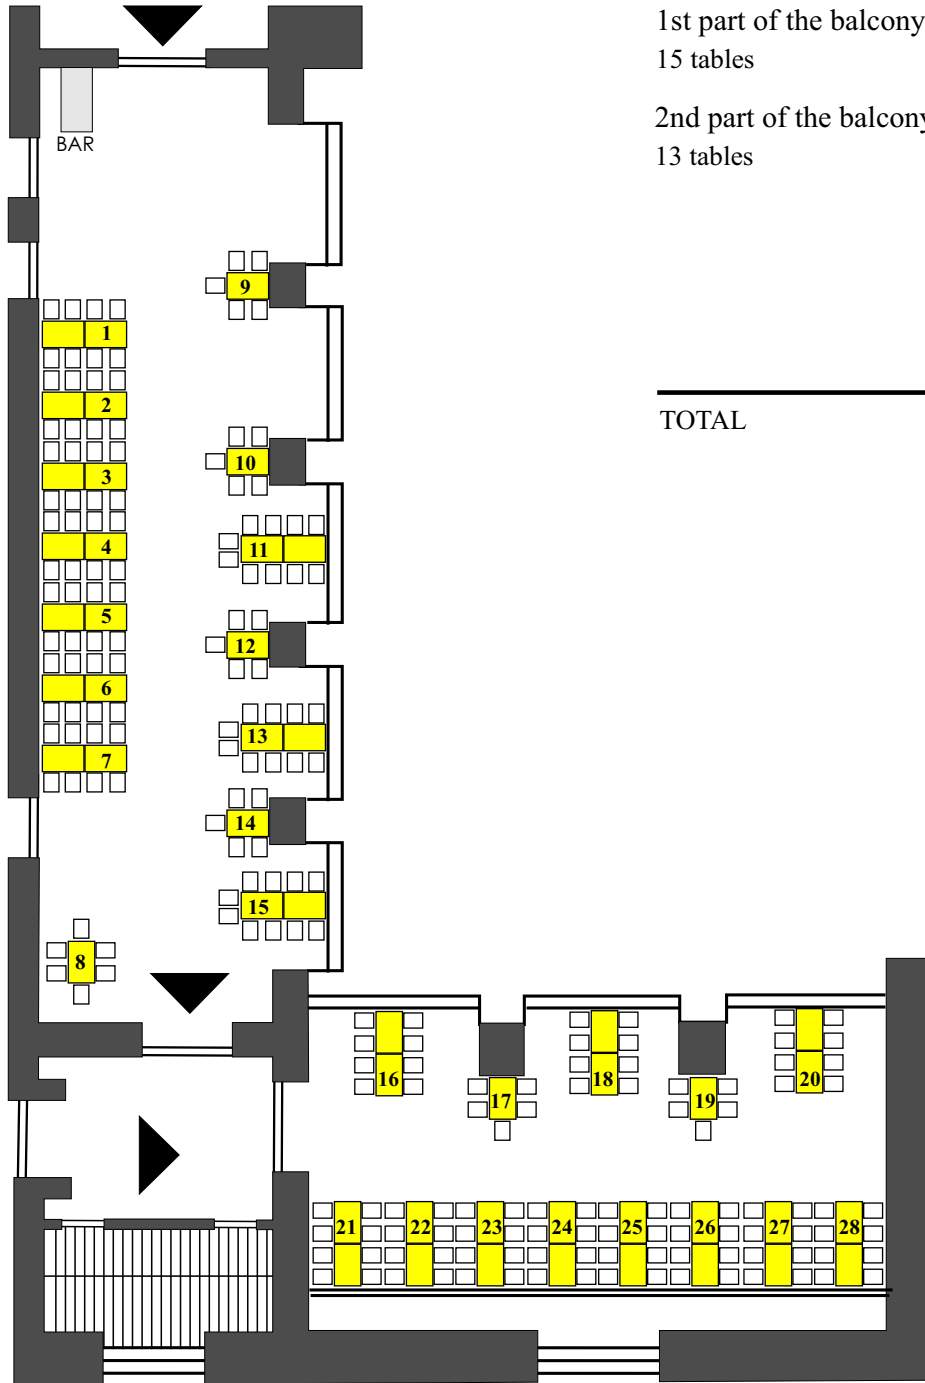

NATIONAL HOUSE VINOHRADY
 nám. Míru 9
 120 53 Praha 2
 tel: +420 221 596 206
 e-mail: nardum@nardum.cz

MAYAKOVSKY HALL

BALCONY - BALL / RECTANGULAR TABLES 210 pax

SCALE 1 : 200

1st part of the balcony:
 15 tables ... 112 seats

2nd part of the balcony:
 13 tables ... 98 seats

TOTAL ... 210 seats

EXPLANATORY:

-  chair 40/50 cm
-  Balcony table 80/120 cm
-  Square table 70/70 cm
-  Bistro table 80 cm dia
-  Round table 150 cm dia
-  Rectangular table 70/110 cm
-  Folding tables 70/120 cm
-  Stage components 100/200 cm
-  Presenter table 80/60 cm
-  Concert grand 180/200 cm